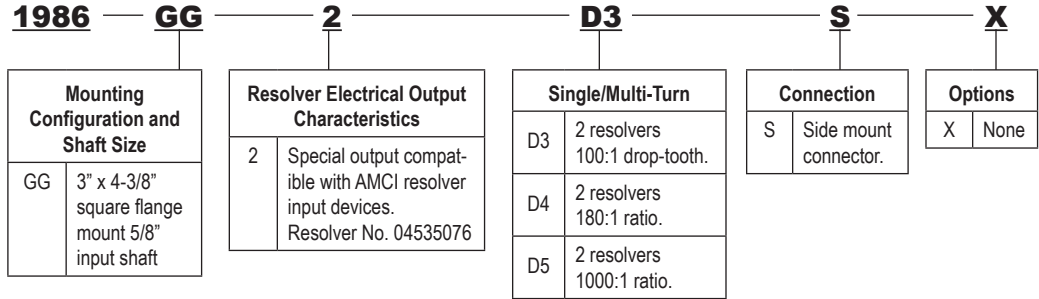

GG Series

Wiring		
Resolver #1 (Fine)		
Pin #	Rotor	Wire Color
A	R1	Red/White
B	R2	Yellow/White
G	S2	Yellow
H	S4	Blue
I	S3	Black
J	S1	Red
Resolver #2 (Coarse)		
A	R1	Red/White
B	R2	Yellow/White
C	S4	Blue
D	S2	Yellow
E	S3	Black
F	S1	Red
AMCI		

[] = DIMENSIONS IN MILLIMETERS