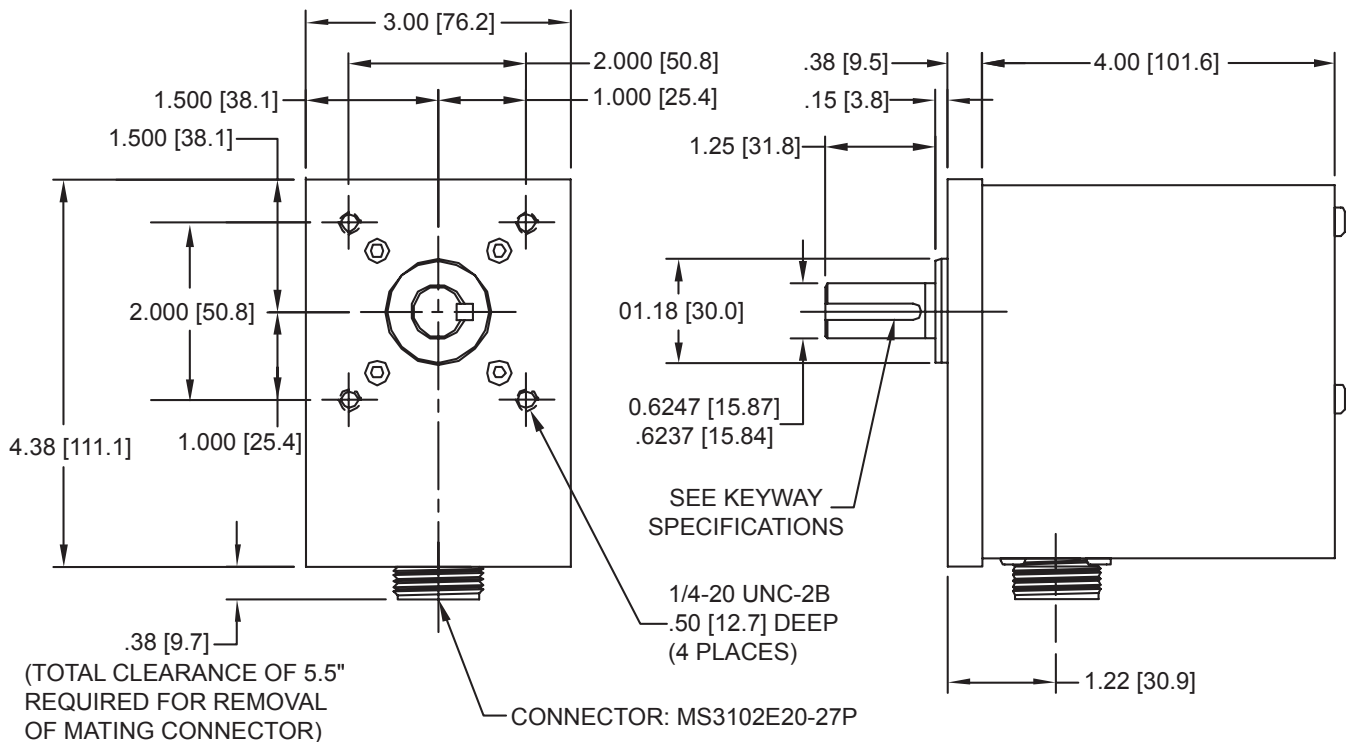

GG Series

Wiring		
Resolver #1 (Fine)		
Pin #	Rotor	Wire Color
A	R1	Red/White
B	R2	Yellow/White
G	S2	Yellow
H	S4	Blue
I	S3	Black
J	S1	Red
Resolver #2 (Coarse)		
A	R1	Red/White
B	R2	Yellow/White
C	S4	Blue
D	S2	Yellow
E	S3	Black
F	S1	Red
AMCI		

[] = DIMENSIONS IN MILLIMETERS