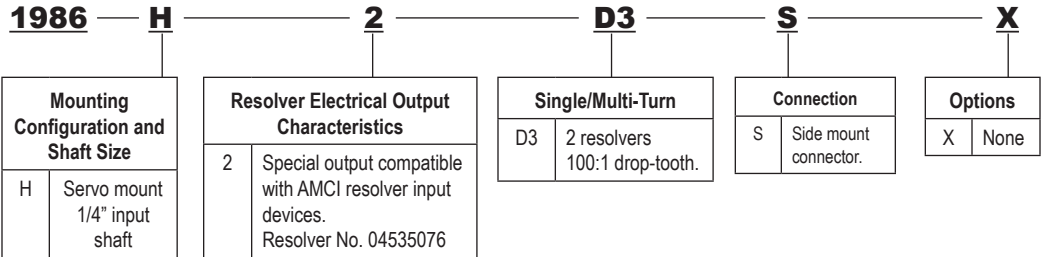

# H Series

Wiring		
Resolver #1 (Fine)		
Pin #	Rotor	Wire Color
A	R1	Red/White
B	R2	Yellow/White
G	S2	Yellow
H	S4	Blue
I	S3	Black
J	S1	Red
Resolver #2 (Coarse)		
A	R1	Red/White
B	R2	Yellow/White
C	S4	Blue
D	S2	Yellow
E	S3	Black
F	S1	Red
AMCI		

[ ] = DIMENSIONS IN MILLIMETERS