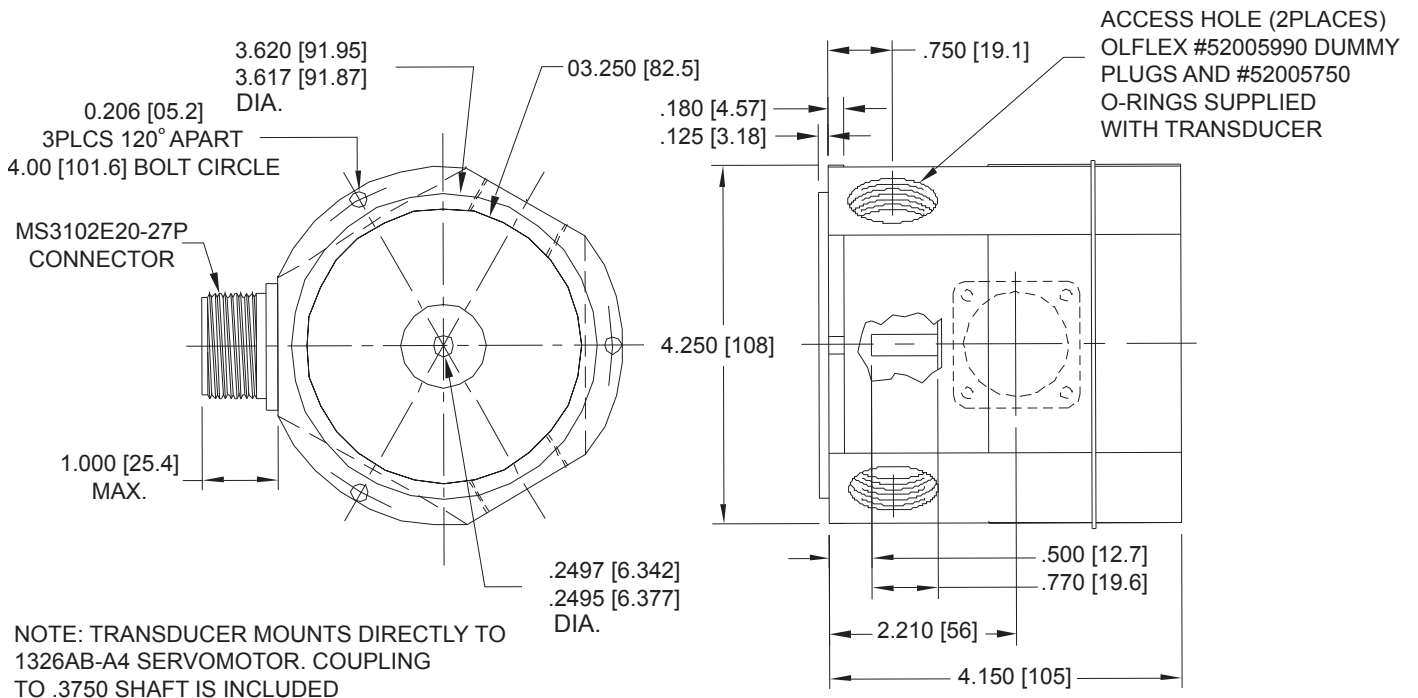

# H Series

Wiring		
Resolver #1 (Fine)		
Pin #	Rotor	Wire Color
A	R1	Red/White
B	R2	Yellow/White
G	S2	Yellow
H	S4	Blue
I	S3	Black
J	S1	Red
Resolver #2 (Coarse)		
A	R1	Red/White
B	R2	Yellow/White
C	S4	Blue
D	S2	Yellow
E	S3	Black
F	S1	Red
AMCI		

[ ] = DIMENSIONS IN MILLIMETERS