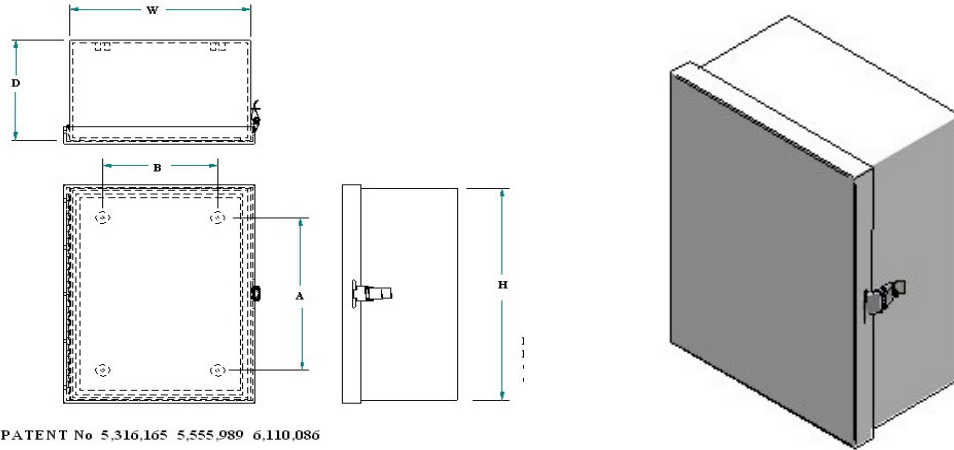

Shoe-Box (Style S) Construction