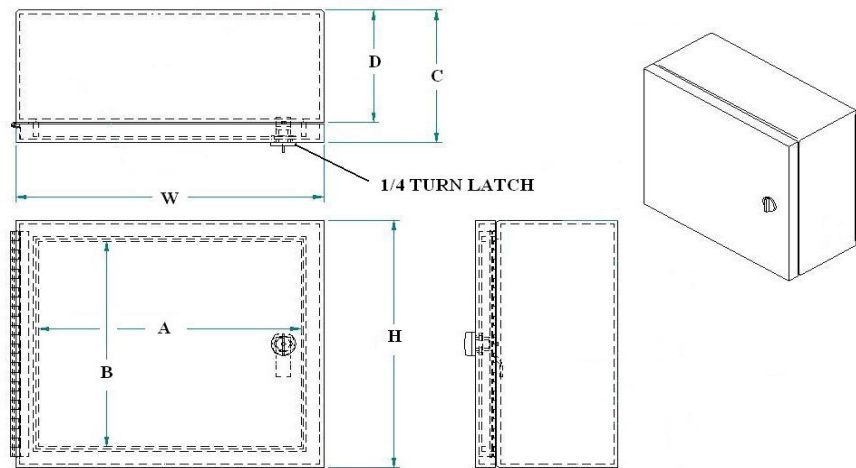

Ranging in standard dimensions from **18"x16"x10"** to **60"x36"x16"**, these enclosures give you the opportunity to use enclosures that are lighter, non-corrosive, easy to machine, and inherently safer than their metal or FRP equivalents.

Shoe-Box (Style S) Construction

PATENT No 5,316,165 5,555,989 6,110,086

Flush Cover (Style F) Construction

PATENT No 5,316,165 5,555,989 6,110,086

MAT'L - PVC TYPE II UL94V-0
EPDM CLOSED CELL RUBBER/LITE UL GASKET
CONTINUOUS STAINLESS STEEL HINGE
NEMA 12