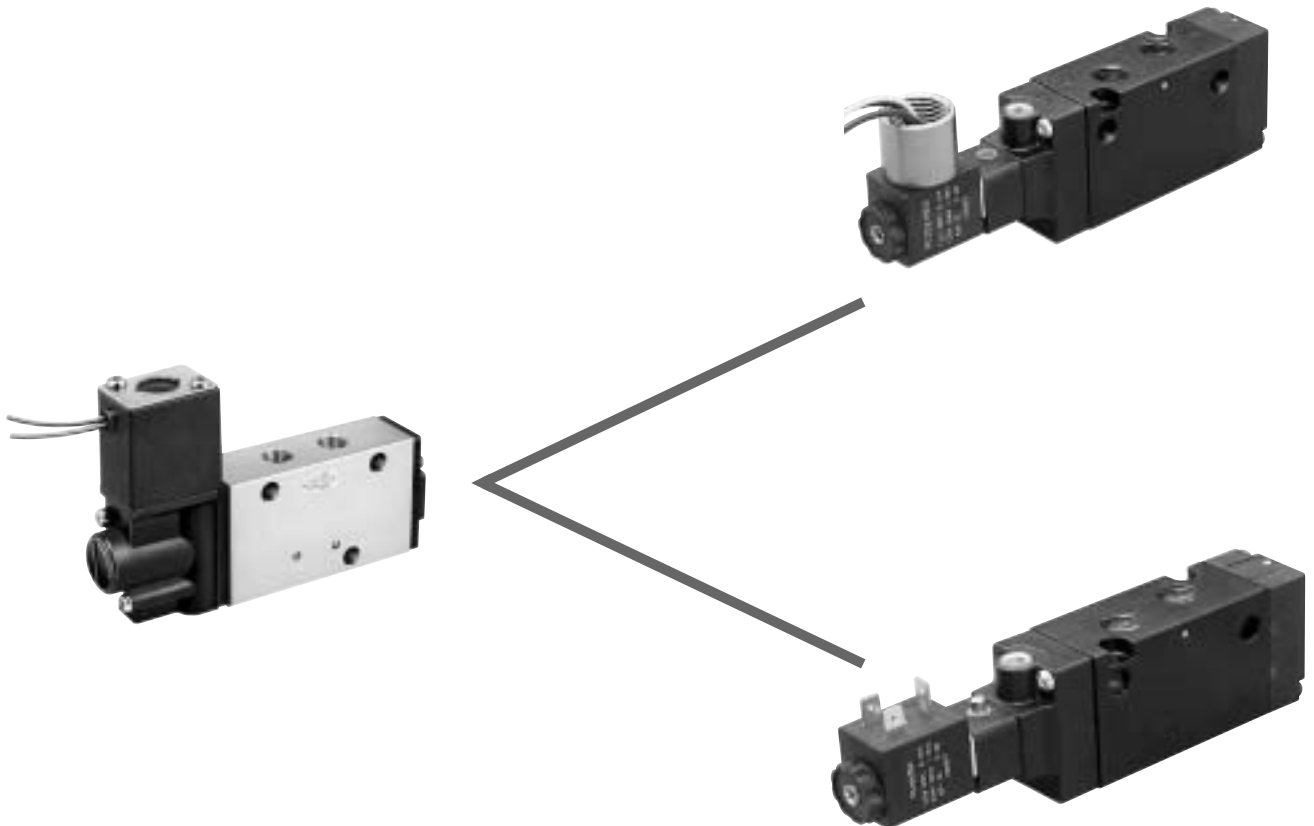

Pneumatic Division
Richland, Michigan 49083

VAL-SIF-112-3
Cross-Reference of
"42" Series to "B5/B6" Series

ISSUED: September, 2006
Supersedes: July 1, 2001

Cross-Reference of "42" Series → "B5/B6" Series