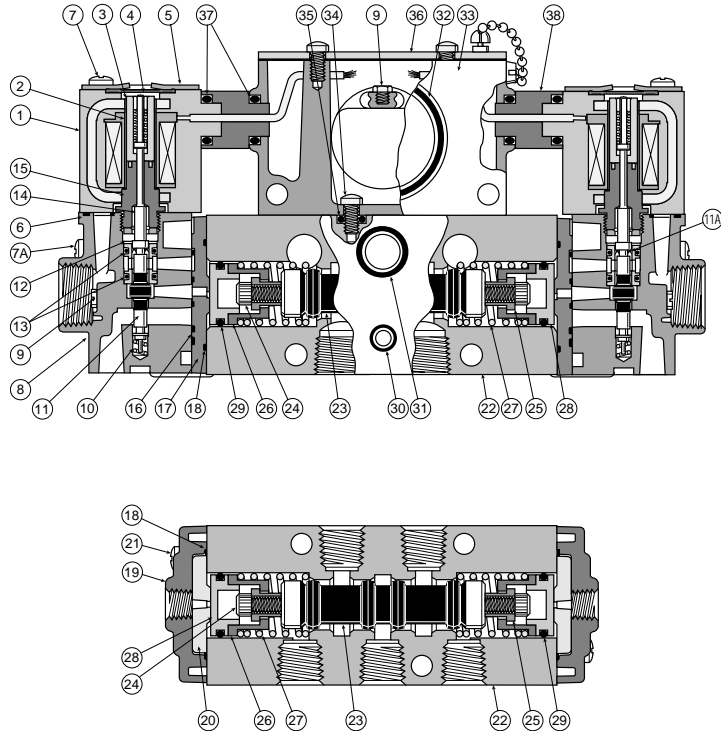

"42" Series 3-Position Valve

SERVICE KITS:

Valve Body Service Kit <i>(Consisting of Items: 7A, 16, 18, 21, 23, 24, 27, 29)</i>	PS2009BP
Solenoid Service Kit (2 Kits required for Double Solenoid) <i>(Consisting of Items: 3, 4, 6, 7, 14, 15)</i>	PS2013BP
Pilot Body Service Kit (2 Kits required for Double Solenoid) <i>(Consisting of Items: 7A, 10, 11, 12, 13, 16, 18)</i>	PS2015BP

All kits discontinued on Dec. 31, 2005. Refer to valve xref to B Series.

Item Description

- 1 Solenoid Assembly (See Chart)
- 3 Plunger Assembly
- 4 Override Seal
- S Solenoid Top Plate
- 6 Seal (Solenoid/Pilot Body)
- 7 Screws (Metric M4 x 0.7-50mm)
- 7A Screws (Metric M4 x 0.7-50mm)
- 8 Pilot Body
- 9 Ground Screw
- 10 Spring (Poppet Return)
- 11 Poppet Assembly
- 12 Bore Insert
- 13 Seal (Bore Insert)
- 14 Plunger Pin
- 15 Fixed Pole Assembly
- 16 Seal (Pilot Body/Adaptor Plate)
- 17 Adaptor Plate
- 18 Seal (Body End Seal)
- 19 Remote Pilot Plate(1/8" NPT.)
- 20 End Bumper
- 21 Screws (Metric M4 x 0/7-16mm)
- 22 Valve Body
- 23 Spool
- 24 Screw (Metric MS x 0.8-20mm S.H.C.S.)
- 25 Shoulder Sleeve
- 26 Spring Retainer
- 27 Spring (Centering)
- 28 Piston
- 29 O-ring (Piston)
- 30 Seal (Valve Body)
- 31 Seal (Valve Body)
- 32 Seal (Junction Box)
- 33 Junction Box
- 34 Screws (Metric M4 x 0.7-12mm)
- 35 Seal (Junction Box to Body)
- 36 Top Plate Assembly
- 37 Seal (Spacer)
- 38 Spacer (Coil to Junction Box)

COIL SELECTION:

Voltage / Frequency			Standard Lead Wire Type-Inline	Standard Lead Wire Type-Stacking	ISO 4400 3-Pin Connector Type
60Hz. AC	50Hz. AC	DC			
24V	22V		L0051442CP	L0071812CP	L0058172CP
		12V	L0051445CP	L0071815CP	L0058175CP
		24V	L0051449CP	L0071819CP	L0058179CP
120V	110V		L0051453CP	L0071823CP	L0058183CP
240V	220V		L0051457CP	L0071827CP	L0058187CP
		120V	L0051460CP	L0071830CP	L0058190CP