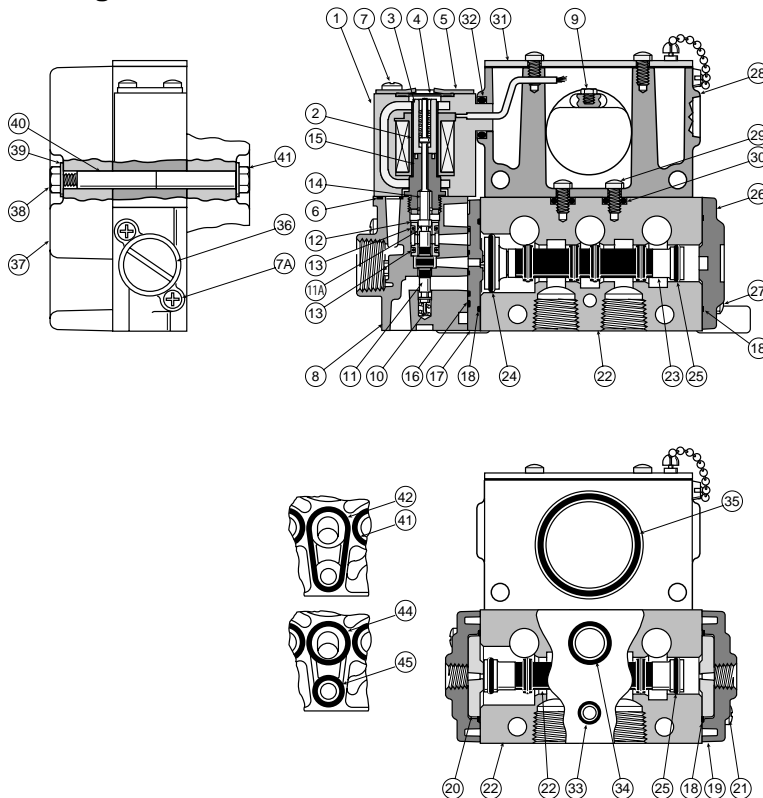

Stacking Valve

SERVICE KITS:

	Single Pressure	Dual Pressure
Single Operator Valve Body <i>(Consisting of Items: 7A, 16, 18, 21, 23, 24, 25, 27)</i>	PS2001BP	PS2005BP
Double Operator Valve Body <i>(Consisting of Items: 7A, 16, 18, 21, 23, 24)</i>	PS2003BP	PS2007BP
Solenoid Service Kit (2 Kits required for Double Solenoid) <i>(Consisting of Items: 2, 3, 4, 6, 7, 14, 15)</i>	PS2013BP	
Pilot Body Service Kit (2 Kits required for Double Solenoid) <i>(Consisting of Items: 7A, 10, 11, 11A, 12, 13, 16, 18)</i>	PS2015BP	

All kits discontinued on Dec. 31, 2005. Refer to valve xref to B Series.

Item Description

- 1 Solenoid Assembly (See Chart)
- 1A Solenoid Assembly (ISO 4400)
- 2 Guide Sleeve
- 3 Plunger Assembly
- 4 Override Seal
- 5 Solenoid Top Plate
- 6 Seal (Solenoid to Pilot Body)
- 7 Screws (Metric M4 x 0.7-50 mm)
- 7A Screws (Metric M4 x 0.7-50 mm)
- 8 Pilot Body
- 9 Ground Screw
- 9A Cup Washer
- 10 Spring (Poppet Return)
- 11 Poppet Assembly
- 11A Lip Seal
- 12 Bore Insert
- 13 Seals (Bore Insert)
- 14 Plunger Pin
- 15 Fixed Pole Assembly
- 16 Seal (Pilot Body to Adaptor Plate)
- 17 Solenoid Adaptor Plate
- 18 Seal (Body End Seal)
- 19 Remote Pilot Plate
- 20 End Bumper
- 21 Screws (Metric M4 x 0.7-16 mm)
- 22 Valve Body
- 23 Spool
- 24 Seal (Spool Piston)
- 25 Seal (Spool)
- 26 End Cap (Air Return)
- 27 Screws (Metric M4 x 0.7-12 mm)
- 28 Junction Box
- 29 Screws (Metric M4 x 0.7-12 mm)
- 30 Seal (Junction Box to Body)
- 31 Top Plate Assembly
- 32 Seal (Solenoid to Junction Box)
- 33 Seal (Valve Body)
- 34 Seal (Valve Body)
- 35 Seal (Junction Box)
- 36 Electrical Plug (1/2-14 NPT)
- 37 End Plate
- 38 Screws (Metric MS x 0.8-16 mm)
- 39 Washer
- 40 Tie Rod
- 41 Nut (Tie Rod)
- 42 Seal (End Plate/Body-Int. Pilot)
- 43 Seal (End Plate/Body-Int. Pilot)
- 44 Seal (End Plate/Body-Ext. Pilot)
- 45 Seal (End Plate/Body-Ext. Pilot)

COIL SELECTION:

Voltage / Frequency			Standard Lead	Standard Lead	ISO 4400 3-Pin
60 Hz. AC	50 Hz. AC	DC	Wire Type-Inline	Wire Type-Stacking	Connector Type
24V	22V		L0051442CP	L0071812CP	L0058172CP
		12V	L0051445CP	L0071815CP	L0058175CP
		24V	L0051449CP	L0071819CP	L0058179CP
120V	110V		L0051453CP	L0071823CP	L0058183CP
240V	220V		L0051457CP	L0071827CP	L0058187CP
		120V	L0051460CP	L0071830CP	L0058190CP