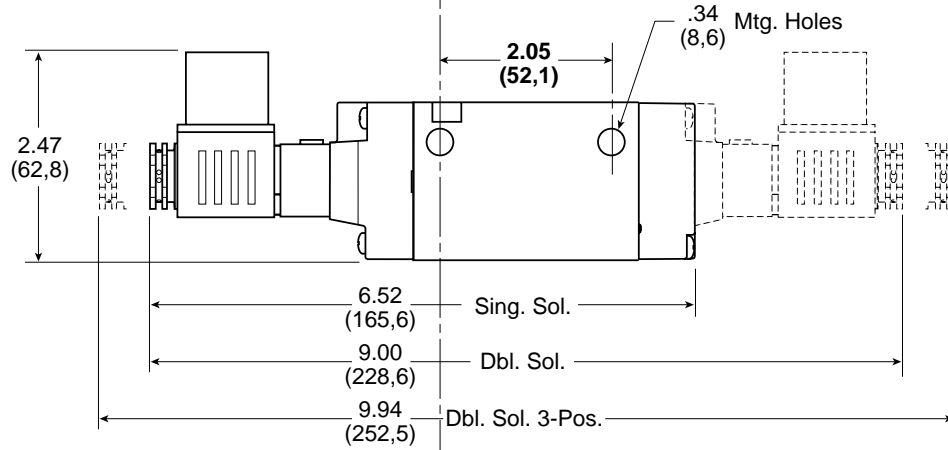

**"B5"
Series**